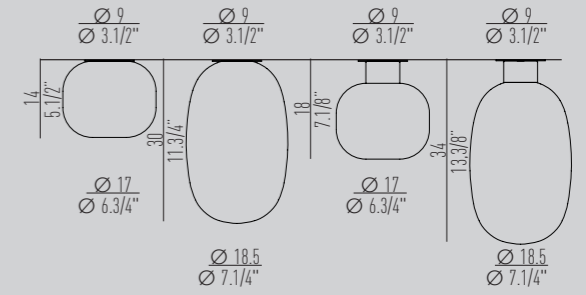

ALBA

PL_00 PL_40