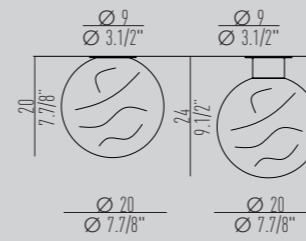

CANOVA

PL_00 PL_40