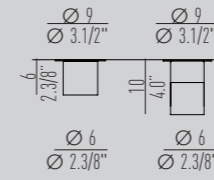

GLACE

PL_00 PL_40